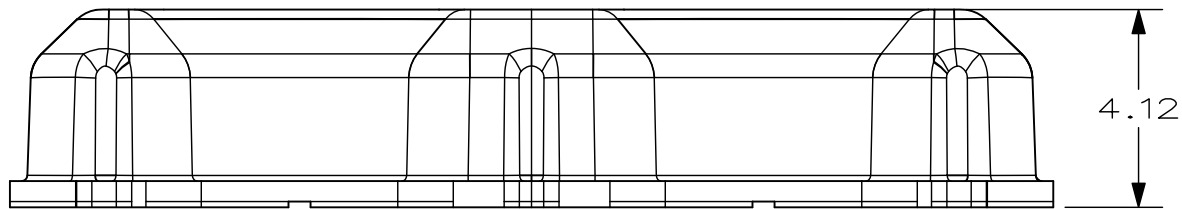

SECTION A-A

PML, Inc.  
 www.YourCovers.com  
 Copyright 2016 by PML, Inc.  
 For reference only.

PN: 11137  
 DESC: CHEVROLET 348/409 VALVE COVER