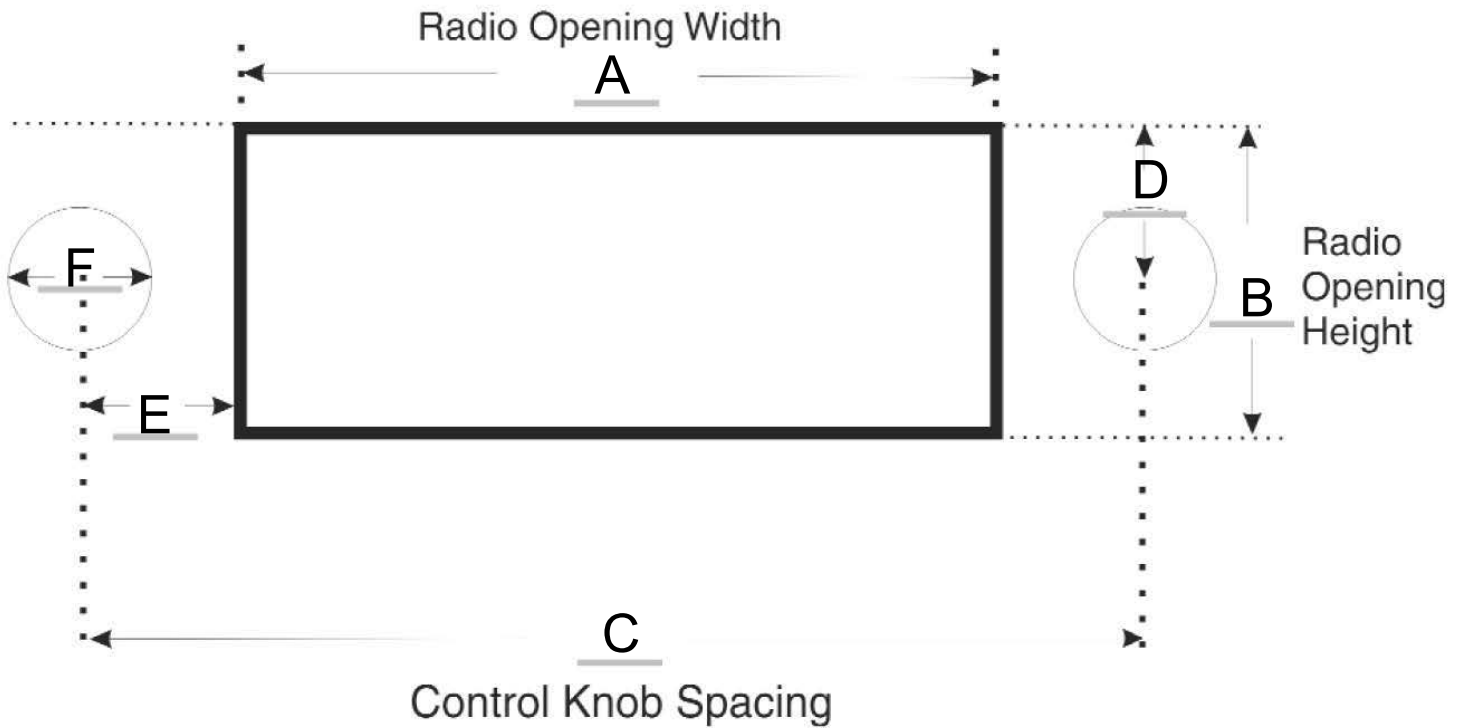

# DIMENSIONS REQUIRED FOR CUSTOM BUILT RADIO

If dash is not flat in radio mounting area draw 'curve' of dash \_\_\_\_\_

Vehicle Make and Model \_\_\_\_\_

Minimum unrestricted space behind dash      7-1/2" depth  
7-3/4" width  
2-1/4" tall